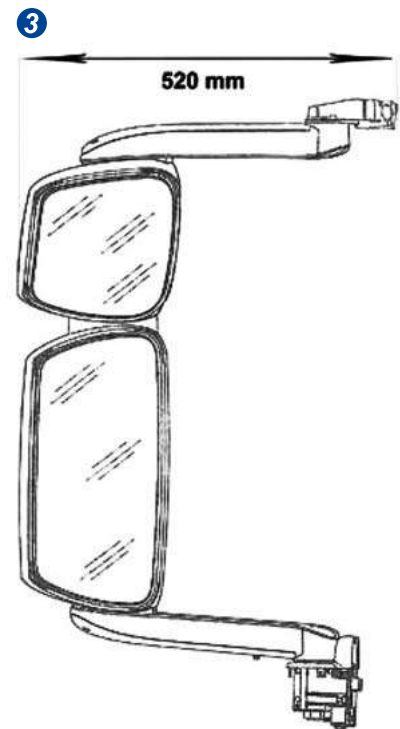

VITALONI

DONELLY

IVECO EURO CARGO / STRALIS / TRAKKER 2006 >

IVECO EUROCARGO / STRALIS / TRAKKER 2006 >

TRAKKER
EUROCARGO
STRALIS
TECTOR

04/06 →
04/06 →
04/06 →
04/06 →

ORDER CODE BESTELL NR.	DESCRIPTION BESCHREIBUNG	mm mm	OE OE
V e3 03*1034, IV e3 03*1036			
ABS			
INTEGR.			
1.	726790 [Icons: Blue, Orange, White, Blue, Hand]	799x370x272	504150523
	726789 [Icons: Blue, Orange, White, Blue, Hand, Pencil]	799x370x272	504150522
	726664 [Icons: Blue, Orange, White, Blue, Hand, 24V, Hebrew]	799x370x272	504150525
	726663 [Icons: Blue, Orange, White, Blue, Hand, 24V, Hebrew, Pencil]	799x370x272	504150524
	726666 [Icons: Blue, Orange, White, Blue, Hand, 24V, Hebrew]	799x370x272	504150527 * 504369961 5801334610
	726665 [Icons: Blue, Orange, White, Blue, Hand, 24V, Hebrew, Pencil]	799x370x272	504150526 * 504369910 5801334614
2.	726770 [Icons: Blue, Orange, White, Blue, Hand, 24V, Hebrew]	799x424x287	504150537
	726669 [Icons: Blue, Orange, White, Blue, Hand, 24V, Hebrew, Pencil]	799x424x287	504150536
	726772 [Icons: Blue, Orange, White, Blue, Hand, 24V, Hebrew]	799x424x287	504150539 * 504370055 5801336298
	726771 [Icons: Blue, Orange, White, Blue, Hand, 24V, Hebrew, Pencil]	799x424x287	504150538 * 504370048 5801336285
3.	726774 [Icons: Blue, Orange, White, Blue, Hand, 24V, Hebrew]	811x520x304	504150550
	726773 [Icons: Blue, Orange, White, Blue, Hand, 24V, Hebrew, Pencil]	811x520x304	504150549
	726776 [Icons: Blue, Orange, White, Blue, Hand, 24V, Hebrew]	811x520x304	504150552 * 504369995 5801341207
	726775 [Icons: Blue, Orange, White, Blue, Hand, 24V, Hebrew]	811x520x304	504150551 * 504369979 5801341206
	726667 [Icons: Blue, 1200, 24V, Hebrew]	371 x 181	504197878
	726668 [Icons: IV, 300, 24V, Hebrew]	192x206	504197879