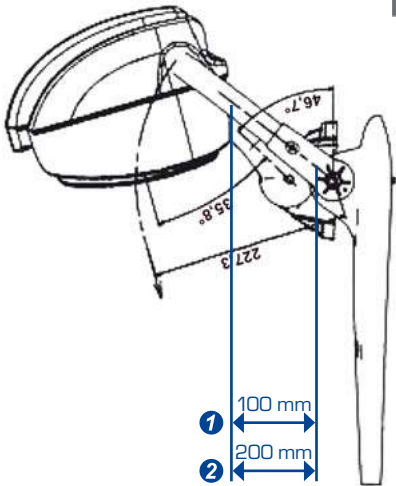

RENAULT MIDLUM II / PREMIUM DISTRIBUTION II / KERAX II

RENAULT MIDLUM II / PREMIUM DISTRIBUTION II / KERAX II

MIDLUM
PREMIUM DISTRIBUTION
KERAX

05/2006 →
05/2006 →
05/2006 →

ORDER CODE BESTELL NR.	DESCRIPTION BESCHREIBUNG	mm mm	OE OE
II e1 03*0009, II e1 020914, IV e1 03*0037, IV e1 020916			
ABS			
Ø 28 mm			
1. short arm			
727872	[Icons: Mirror, Heating, 24V, ABS]	880x340x155	5010623226
728615	[Icons: Mirror, Heating, 24V, ABS, CHROMED]	880x340x155	7420812555
727873	[Icons: Mirror, Heating, 24V, ABS]	880x340x155	5010623225
728614	[Icons: Mirror, Heating, 24V, ABS, CHROMED]	880x340x155	7420812551
727874	[Icons: Mirror, Heating, 24V, ABS]	880x340x155	5010623232
728617	[Icons: Mirror, Heating, 24V, ABS, CHROMED]	880x340x155	5010623690 5010623232
727875	[Icons: Mirror, Heating, 24V, ABS]	880x340x155	5010623231
728616	[Icons: Mirror, Heating, 24V, ABS, CHROMED]	880x340x155	5010623689 5010623231
2. long arm			
727876	[Icons: Mirror, Heating, 24V, ABS]	880x440x155	5010623241
728619	[Icons: Mirror, Heating, 24V, ABS, CHROMED]	880x440x155	7420812580
727877	[Icons: Mirror, Heating, 24V, ABS]	880x440x155	5010623240
728618	[Icons: Mirror, Heating, 24V, ABS, CHROMED]	880x440x155	7420812581
727878	[Icons: Mirror, Heating, 24V, ABS]	880x440x155	5010623247
728621	[Icons: Mirror, Heating, 24V, ABS, CHROMED]	880x440x155	5010623698 5010623247
727879	[Icons: Mirror, Heating, 24V, ABS]	880x440x155	5010623246
728620	[Icons: Mirror, Heating, 24V, ABS, CHROMED]	880x440x155	5010623697 5010623246
727559	[Icons: Mirror, Heating, 24V, ABS]	370x245x105	7420862782+7420862795 7420862779
727543	[Icons: Mirror, Heating, 24V, ABS]	370x245x105	7420913815+7485120820 7420862795+7420862779
727560	[Icons: Mirror, Heating, 24V, ABS]	370x245x105	7420866665+7420862795 7420862779
727561	[Icons: Mirror, Heating, 1200]	337x202	7420862795
727555	[Icons: Mirror, Heating, 24V, ABS]	230x245x105	7420862813+7420862815 7420862800
727554	[Icons: Mirror, Heating, 24V, ABS]	230x245x105	7420862809+7420862810 7420862800
727557	[Icons: Mirror, Heating, 300, 24V, ABS]	197x200	7420862815
727556	[Icons: Mirror, Heating, 300, 24V, ABS]	197x200	7420862810
727562	[Icons: Mirror, Heating, ABS]	370x247x80	7420862779
727558	[Icons: Mirror, Heating, ABS]	244x225x75	7420862800
727678	[Icons: Mirror, Heating, ABS, CHROMED]	370x247x80	7420903714
727677	[Icons: Mirror, Heating, ABS, CHROMED]	244x225x75	7420903736