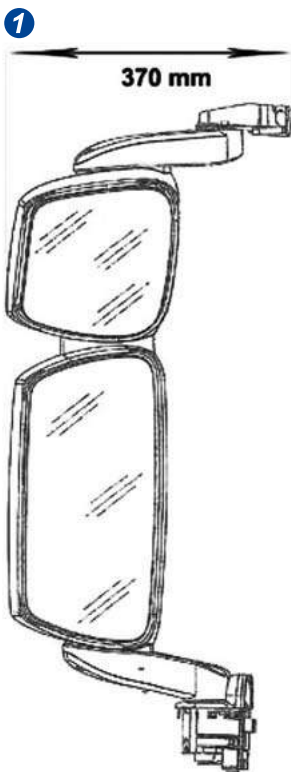

VITALONI

DONELLY

IVECO EURO CARGO / STRALIS / TRAKKER 2006 >

IVECO EUROCARGO / STRALIS / TRAKKER 2006 >

TRAKKER
EUROCARGO
STRALIS
TECTOR

04/06 →
04/06 →
04/06 →
04/06 →

ORDER CODE BESTELL NR.	DESCRIPTION BESCHREIBUNG	mm mm	OE OE
V e3 03*1034, IV e3 03*1036			
ABS			
INTEGR.			
1.	726790 [Icons: Blue, Orange, White, Blue, Hand]	799x370x272	504150523
	726789 [Icons: Blue, Orange, White, Blue, Hand, Pencil]	799x370x272	504150522
	726664 [Icons: Blue, Orange, White, Blue, Hand, 24V, Hebrew]	799x370x272	504150525
	726663 [Icons: Blue, Orange, White, Blue, Hand, 24V, Hebrew, Pencil]	799x370x272	504150524
	726666 [Icons: Blue, Orange, White, Blue, Hand, 24V, Hebrew]	799x370x272	504150527 * 504369961 5801334610
	726665 [Icons: Blue, Orange, White, Blue, Hand, 24V, Hebrew, Pencil]	799x370x272	504150526 * 504369910 5801334614
2.	726770 [Icons: Blue, Orange, White, Blue, Hand, 24V, Hebrew]	799x424x287	504150537
	726669 [Icons: Blue, Orange, White, Blue, Hand, 24V, Hebrew, Pencil]	799x424x287	504150536
	726772 [Icons: Blue, Orange, White, Blue, Hand, 24V, Hebrew]	799x424x287	504150539 * 504370055 5801336298
	726771 [Icons: Blue, Orange, White, Blue, Hand, 24V, Hebrew, Pencil]	799x424x287	504150538 * 504370048 5801336285
3.	726774 [Icons: Blue, Orange, White, Blue, Hand, 24V, Hebrew]	811x520x304	504150550
	726773 [Icons: Blue, Orange, White, Blue, Hand, 24V, Hebrew, Pencil]	811x520x304	504150549
	726776 [Icons: Blue, Orange, White, Blue, Hand, 24V, Hebrew]	811x520x304	504150552 * 504369995 5801341207
	726775 [Icons: Blue, Orange, White, Blue, Hand, 24V, Hebrew]	811x520x304	504150551 * 504369979 5801341206
	726667 [Icons: Blue, 1200, 24V, Hebrew]	371 x 181	504197878
	726668 [Icons: IV, 300, 24V, Hebrew]	192x206	504197879