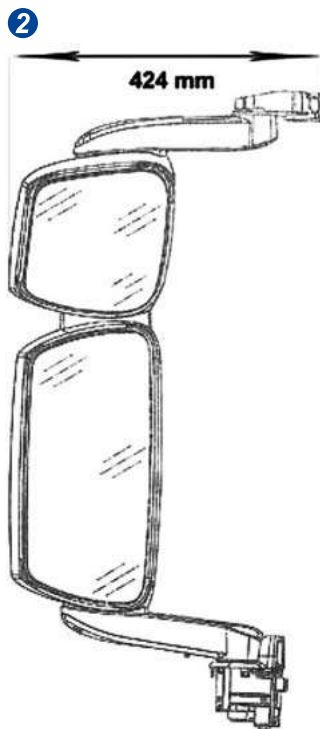

VITALONI

DONELLY

IVECO EURO CARGO / STRALIS / TRAKKER 2006 >

IVECO EUROCARGO / STRALIS / TRAKKER 2006 >

TRAKKER
EUROCARGO
STRALIS
TECTOR

04/06 →
04/06 →
04/06 →
04/06 →

ORDER CODE BESTELL NR.	DESCRIPTION BESCHREIBUNG	mm mm	OE OE
V e3 03*1034, IV e3 03*1036			
ABS			
INTEGR.			
1.	726790 [Icons: Blue, Orange, White, Blue, Hand]	799x370x272	504150523
	726789 [Icons: Blue, Orange, White, Blue, Hand, Pencil]	799x370x272	504150522
	726664 [Icons: Blue, Orange, White, Blue, Hand, 24V, Hebrew]	799x370x272	504150525
	726663 [Icons: Blue, Orange, White, Blue, Hand, 24V, Hebrew, Pencil]	799x370x272	504150524
	726666 [Icons: Blue, Orange, White, Blue, Hand, 24V, Hebrew]	799x370x272	504150527 * 504369961 5801334610
	726665 [Icons: Blue, Orange, White, Blue, Hand, 24V, Hebrew, Pencil]	799x370x272	504150526 * 504369910 5801334614
2.	726770 [Icons: Blue, Orange, White, Blue, Hand, 24V, Hebrew]	799x424x287	504150537
	726669 [Icons: Blue, Orange, White, Blue, Hand, 24V, Hebrew, Pencil]	799x424x287	504150536
	726772 [Icons: Blue, Orange, White, Blue, Hand, 24V, Hebrew]	799x424x287	504150539 * 504370055 5801336298
	726771 [Icons: Blue, Orange, White, Blue, Hand, 24V, Hebrew, Pencil]	799x424x287	504150538 * 504370048 5801336285
3.	726774 [Icons: Blue, Orange, White, Blue, Hand, 24V, Hebrew]	811x520x304	504150550
	726773 [Icons: Blue, Orange, White, Blue, Hand, 24V, Hebrew, Pencil]	811x520x304	504150549
	726776 [Icons: Blue, Orange, White, Blue, Hand, 24V, Hebrew]	811x520x304	504150552 * 504369995 5801341207
	726775 [Icons: Blue, Orange, White, Blue, Hand, 24V, Hebrew]	811x520x304	504150551 * 504369979 5801341206
	726667 [Icons: Blue, 1200, 24V, Hebrew]	371 x 181	504197878
	726668 [Icons: IV, 300, 24V, Hebrew]	192x206	504197879